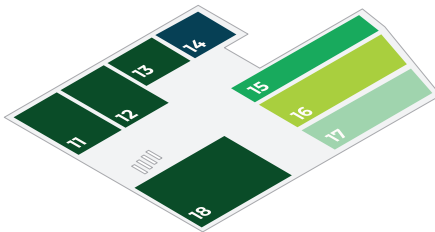

PIANO -1

- .11 BUSINESS 1
- .12 BUSINESS 2
- .13 BUSINESS 3
- .14 TOILETS
- .15 STORAGE
- .16 SOFA ROOM
- .17 PRIVATE
- .18 BUSINESS 4